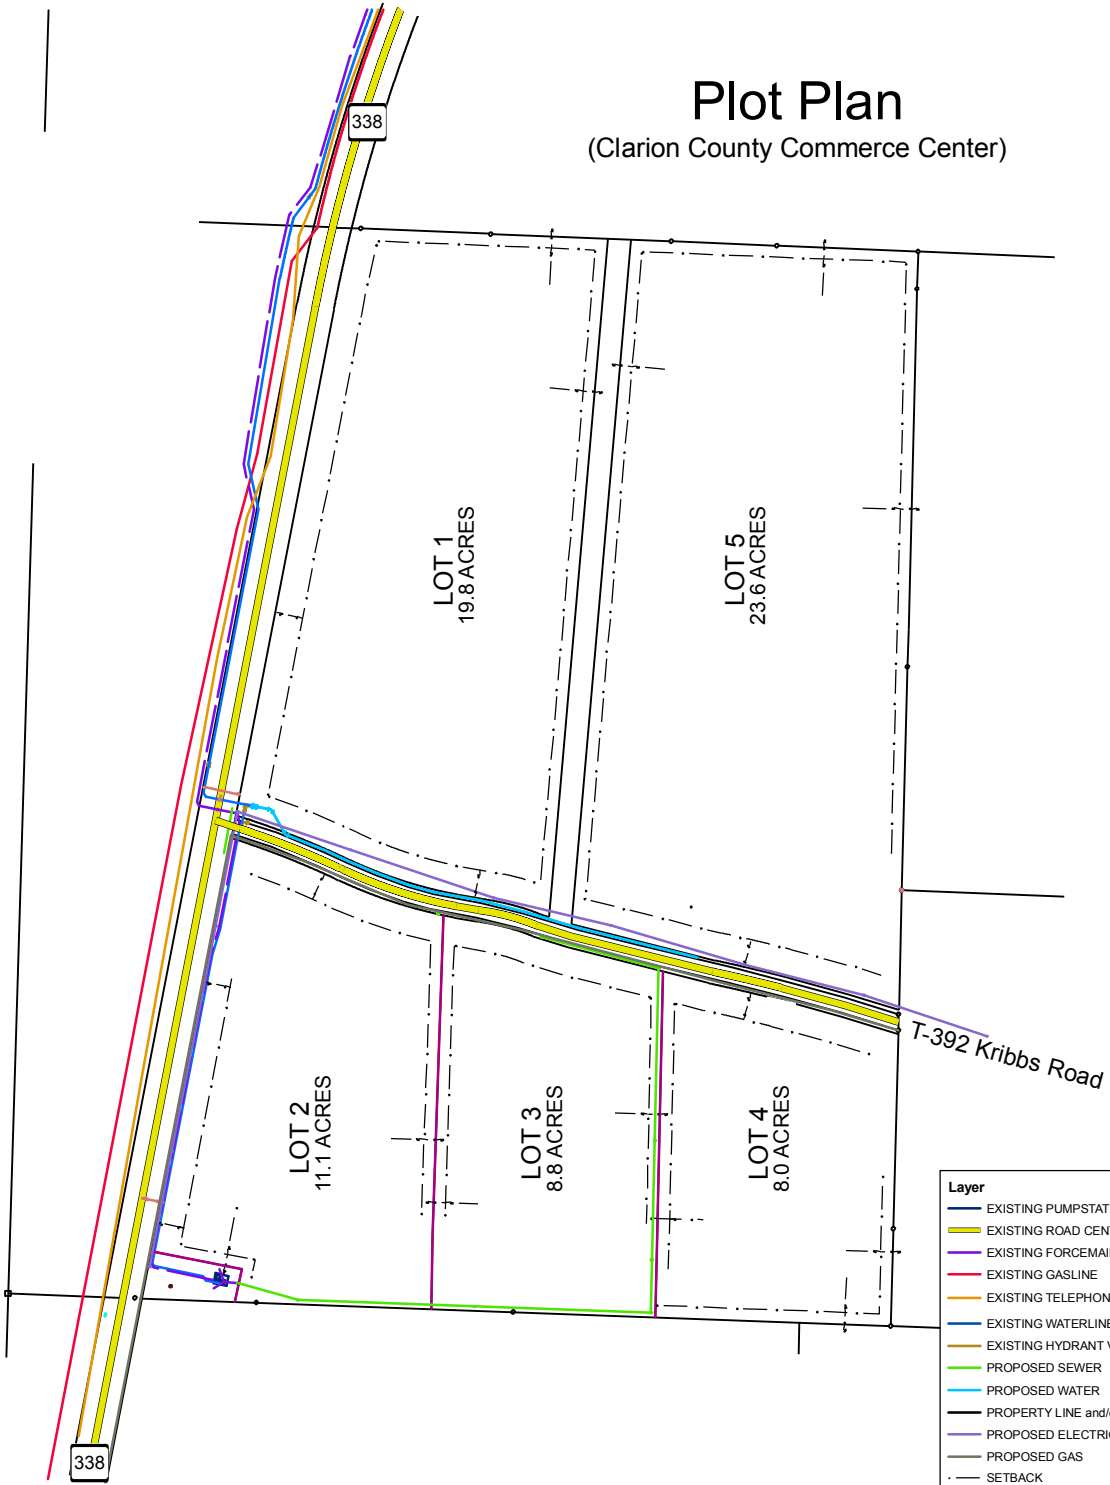

Clarion County Commerce Center

Plot Plan (Clarion County Commerce Center)

Map Created By:
northwest
 COMMISSION
 NORTHWEST PENNSYLVANIA REGIONAL PLANNING
 AND DEVELOPMENT COMMISSION